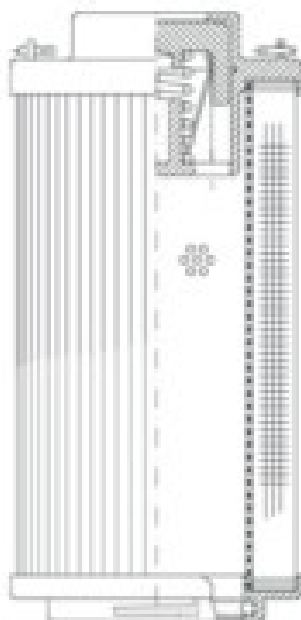

Buy Big, Save Big! - www.bigfilterstore.com - 866-673-0345

Technical Data for Big Filter #: BFS-96947

[Click to view stock, pricing and volume discount information](#)

Filter Type Details

Part Type: Hydraulic
Filter Type: Return Line
Media: Polyester
Seal Material: Viton
Fluid Type: HH / HL / HM / HV
Flow Direction: Outside-In

Dimensions (Inches)

Height: 16.22
O.D. Top: 4.49 **O.D. Bottom:** 4.49
I.D. Top: **I.D. Bottom:** 2.7
Weight (lbs): 4.4

Rating

Micron 1: 25 **Beta Ratio 1:** 2/25
Micron 2: **Beta Ratio 2:**
Flow Rate (GPM): **Capacity (gr):**
Collapse Pressure (psi):435 **Burst Pressure (psi)**
Filter area (sq in):

Misc. Information

Thread Type:
Thread Size (in):
By-pass: Yes
Handle: Yes
Wrap: No

Contact Information

Big Filter Inc.
 162 Kerr Dr.
 Sault Ste. Marie, ON
 P6A 5H9
 Canada

Big Filter Inc.
 605 Ridge St, #144
 Sault Ste. Marie, MI
 49783
 USA