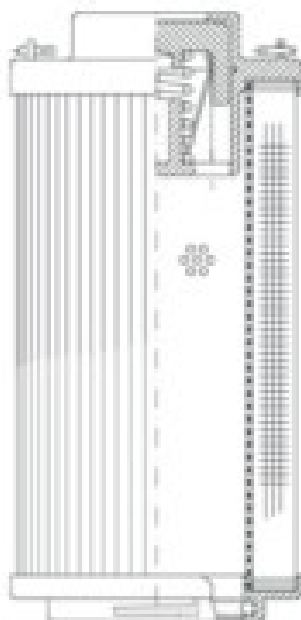

Buy Big, Save Big! - www.bigfilterstore.com - 866-673-0345

Technical Data for Big Filter #: BFS-9694A

[Click to view stock, pricing and volume discount information](#)

Filter Type Details

Part Type: Hydraulic
Filter Type: Return Line
Media: Polyester
Seal Material: Viton
Fluid Type: HH / HL / HM / HV
Flow Direction: Outside-In

Dimensions (Inches)

Height: 19.02
O.D. Top: 5.65 **O.D. Bottom:** 5.65
I.D. Top: **I.D. Bottom:** 3.8
Weight (lbs): 7.3

Rating

Micron 1: 10 **Beta Ratio 1:** 2/10
Micron 2: **Beta Ratio 2:**
Flow Rate (GPM): **Capacity (gr):**
Collapse Pressure (psi): 435 **Burst Pressure (psi)**
Filter area (sq in):

Misc. Information

Thread Type:
Thread Size (in):
By-pass: Yes
Handle: Yes
Wrap: No

Contact Information

Big Filter Inc.
162 Kerr Dr.
Sault Ste. Marie, ON
P6A 5H9
Canada

Big Filter Inc.
605 Ridge St, #144
Sault Ste. Marie, MI
49783
USA