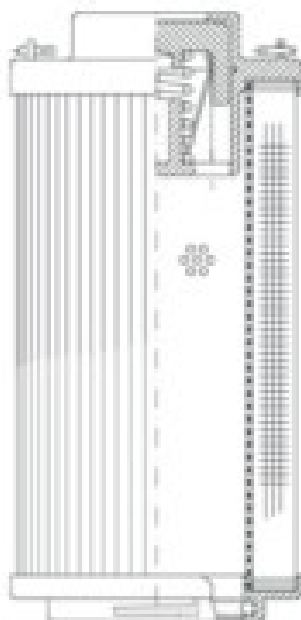

Buy Big, Save Big! - www.bigfilterstore.com - 866-673-0345

Technical Data for Big Filter #: BFS-9694B

[Click to view stock, pricing and volume discount information](#)

Filter Type Details

Part Type: Hydraulic
Filter Type: Return Line
Media: Polyester
Seal Material: Viton
Fluid Type: HH / HL / HM / HV
Flow Direction: Outside-In

Dimensions (Inches)

Height: 19.02
O.D. Top: 5.65 **O.D. Bottom:** 5.65
I.D. Top: **I.D. Bottom:** 3.8
Weight (lbs): 7.3

Rating

Micron 1: 25 **Beta Ratio 1:** 2/25
Micron 2: **Beta Ratio 2:**
Flow Rate (GPM): **Capacity (gr):**
Collapse Pressure (psi): 435 **Burst Pressure (psi)**
Filter area (sq in):

Misc. Information

Thread Type:
Thread Size (in):
By-pass: Yes
Handle: Yes
Wrap: No

Contact Information

Big Filter Inc.
162 Kerr Dr.
Sault Ste. Marie, ON
P6A 5H9
Canada

Big Filter Inc.
605 Ridge St, #144
Sault Ste. Marie, MI
49783
USA