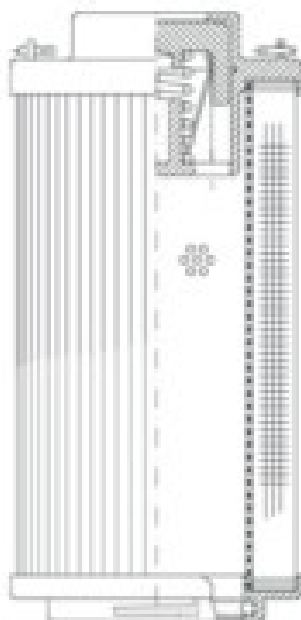

Buy Big, Save Big! - www.bigfilterstore.com - 866-673-0345

Technical Data for Big Filter #: BFS-9694E

[Click to view stock, pricing and volume discount information](#)

Filter Type Details

Part Type: Hydraulic
Filter Type: Return Line
Media: Polyester
Seal Material: Viton
Fluid Type: HH / HL / HM / HV
Flow Direction: Outside-In

Dimensions (Inches)

Height: 36.26
O.D. Top: 5.65 **O.D. Bottom:** 5.65
I.D. Top: **I.D. Bottom:** 3.8
Weight (lbs): 14.74

Rating

Micron 1: 10 **Beta Ratio 1:** 2/10
Micron 2: **Beta Ratio 2:**
Flow Rate (GPM): **Capacity (gr):**
Collapse Pressure (psi): 435 **Burst Pressure (psi)**
Filter area (sq in):

Misc. Information

Thread Type:
Thread Size (in):
By-pass: Yes
Handle: Yes
Wrap: No

Contact Information

Big Filter Inc.
162 Kerr Dr.
Sault Ste. Marie, ON
P6A 5H9
Canada

Big Filter Inc.
605 Ridge St, #144
Sault Ste. Marie, MI
49783
USA