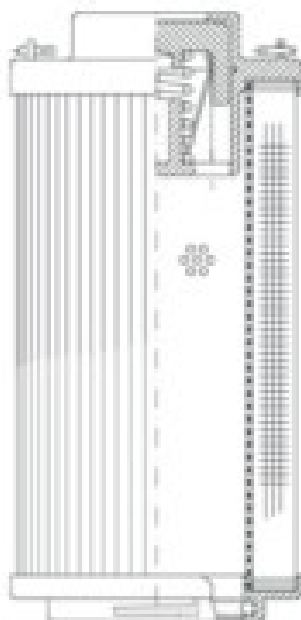

Buy Big, Save Big! - www.bigfilterstore.com - 866-673-0345

Technical Data for Big Filter #: BFS-9694F

[Click to view stock, pricing and volume discount information](#)

Filter Type Details

Part Type: Hydraulic
Filter Type: Return Line
Media: Polyester
Seal Material: Viton
Fluid Type: HH / HL / HM / HV
Flow Direction: Outside-In

Dimensions (Inches)

Height: 36.26
O.D. Top: 5.65 **O.D. Bottom:** 5.65
I.D. Top: **I.D. Bottom:** 3.8
Weight (lbs): 14.74

Rating

Micron 1: 25 **Beta Ratio 1:** 2/25
Micron 2: **Beta Ratio 2:**
Flow Rate (GPM): **Capacity (gr):**
Collapse Pressure (psi):435 **Burst Pressure (psi)**
Filter area (sq in):

Misc. Information

Thread Type:
Thread Size (in):
By-pass: Yes
Handle: Yes
Wrap: No

Contact Information

Big Filter Inc.
162 Kerr Dr.
Sault Ste. Marie, ON
P6A 5H9
Canada

Big Filter Inc.
605 Ridge St, #144
Sault Ste. Marie, MI
49783
USA