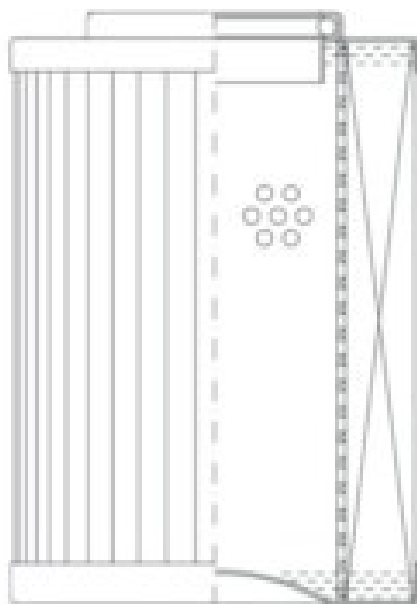

Buy Big, Save Big! - www.bigfilterstore.com - 866-673-0345

Technical Data for Big Filter #: BFS-96954

[Click to view stock, pricing and volume discount information](#)

Filter Type Details

Dimensions (Inches)

Part Type: Hydraulic
Filter Type: Pressure Line
Media: Polyester
Seal Material: Viton
Fluid Type: HH / HL / HM / HV
Flow Direction: Outside-In

Height: 3.3
O.D. Top: 1.85 **O.D. Bottom:** 1.85
I.D. Top: 0.87 **I.D. Bottom:**
Weight (lbs): 0.6157

Rating

Misc. Information

Micron 1: 10
Micron 2:
Flow Rate (GPM):
Collapse Pressure (psi): 435
Filter area (sq in): 74

Beta Ratio 1: 2/10
Beta Ratio 2:
Capacity (gr): 7.253411
Burst Pressure (psi)

Thread Type:
Thread Size (in):
By-pass: No
Handle: No
Wrap: No