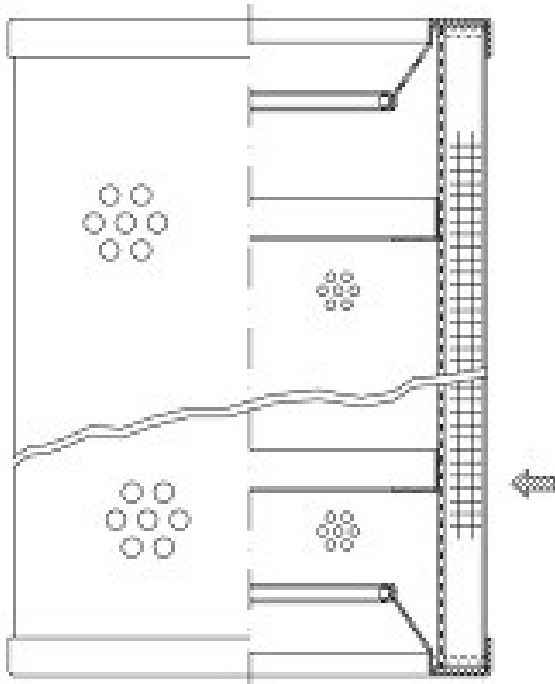

Buy Big, Save Big! - www.bigfilterstore.com - 866-673-0345

Technical Data for Big Filter #: BFS-969A7

[Click to view stock, pricing and volume discount information](#)

Filter Type Details

Part Type: Hydraulic
Filter Type: Return Line
Media: Glass
Seal Material: Viton
Fluid Type: HH / HL / HM / HV
Flow Direction: Outside-In

Dimensions (Inches)

Height: 16.81
O.D. Top: 5.98 **O.D. Bottom:** 5.98
I.D. Top: 3.29 **I.D. Bottom:** 3.29
Weight (lbs): 7.803

Rating

Micron 1: 20 **Beta Ratio 1:** 200/20.7
Micron 2: **Beta Ratio 2:** 1000/26.6
Flow Rate (GPM): **Capacity (gr):** 254.30013
Collapse Pressure (psi): 145 **Burst Pressure (psi)**
Filter area (sq in): 3

Misc. Information

Thread Type:
Thread Size (in):
By-pass: No
Handle: No
Wrap: Yes

Contact Information

Big Filter Inc.
 162 Kerr Dr.
 Sault Ste. Marie, ON
 P6A 5H9
 Canada

Big Filter Inc.
 605 Ridge St, #144
 Sault Ste. Marie, MI
 49783
 USA