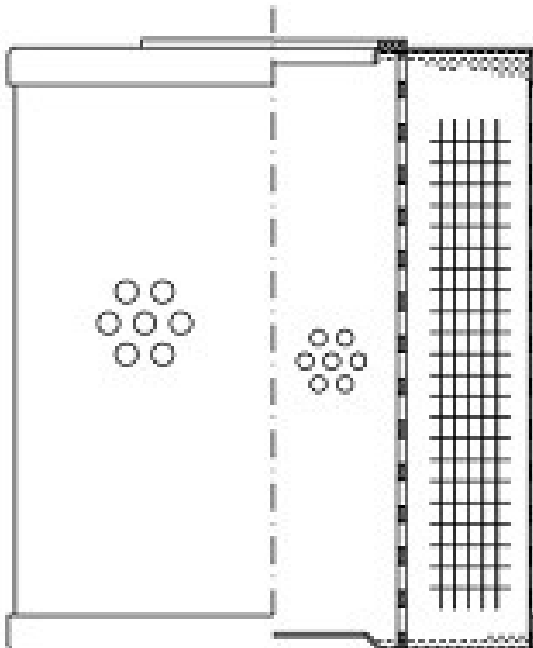

Dimensions (Inches)

Height: 22.1
O.D. Top: 7.44 **O.D. Bottom:** 7.44
I.D. Top: 4.84 **I.D. Bottom:**
Weight (lbs): 11

Rating

Micron 1: 3 **Beta Ratio 1:** 200/3
Micron 2: **Beta Ratio 2:** 1000/4.5
Flow Rate (GPM): **Capacity (gr):**
Collapse Pressure (psi): 145 **Burst Pressure (psi):** 150
Filter area (sq in):

Misc. Information

Thread Type:
Thread Size (in):
By-pass: No
Handle: No
Wrap: Yes

Contact Information

Big Filter Inc.
 162 Kerr Dr.
 Sault Ste. Marie, ON
 P6A 5H9
 Canada

Big Filter Inc.
 605 Ridge St, #144
 Sault Ste. Marie, MI
 49783
 USA