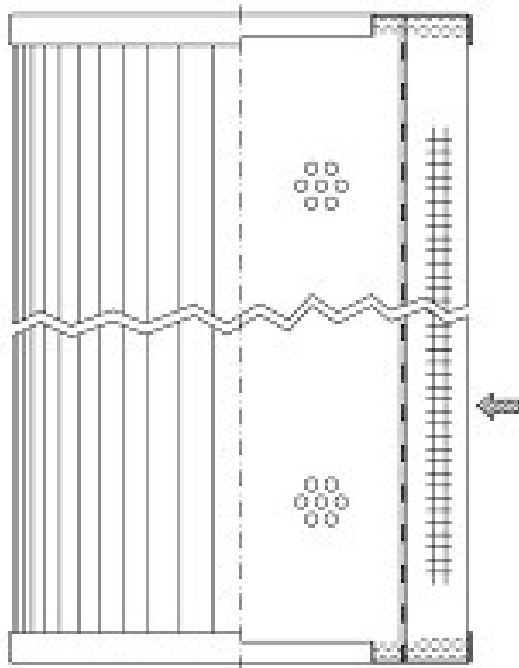

Buy Big, Save Big! - www.bigfilterstore.com - 866-673-0345

Technical Data for Big Filter #: BFS-96C17

[Click to view stock, pricing and volume discount information](#)

Filter Type Details

Part Type: Hydraulic
Filter Type: Return Line
Media: Glass
Seal Material:
Fluid Type: HH / HL / HM / HV
Flow Direction: Outside-In

Dimensions (Inches)

Height: 6.42
O.D. Top: 5.91 **O.D. Bottom:** 5.91
I.D. Top: 3.5 **I.D. Bottom:** 3.5
Weight (lbs): 2.745

Rating

Micron 1: 3 **Beta Ratio 1:** 200/3
Micron 2: **Beta Ratio 2:** 1000/4.5
Flow Rate (GPM): **Capacity (gr):**
Collapse Pressure (psi): 100 **Burst Pressure (psi)**
Filter area (sq in):

Misc. Information

Thread Type:
Thread Size (in):
By-pass: No
Handle: No
Wrap: No

Contact Information

Big Filter Inc.
 162 Kerr Dr.
 Sault Ste. Marie, ON
 P6A 5H9
 Canada

Big Filter Inc.
 605 Ridge St, #144
 Sault Ste. Marie, MI
 49783
 USA