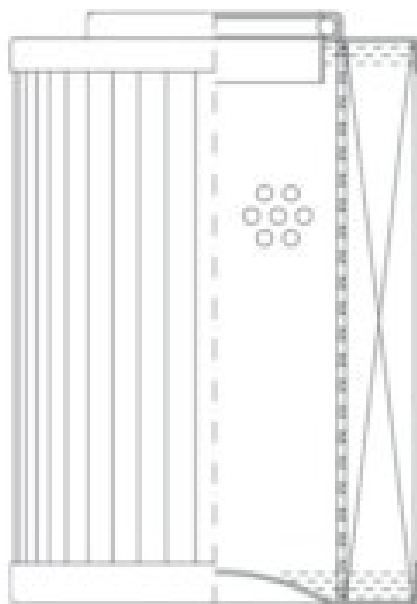

Buy Big, Save Big! - www.bigfilterstore.com - 866-673-0345

Technical Data for Big Filter #: BFS-96D79

[Click to view stock, pricing and volume discount information](#)

Filter Type Details

Part Type: Hydraulic
Filter Type: Pressure Line
Media: Glass
Seal Material: Viton
Fluid Type: HH / HL / HM / HV
Flow Direction: Outside-In

Dimensions (Inches)

Height: 5.32
O.D. Top: 1.65 **O.D. Bottom:** 1.65
I.D. Top: 0.9 **I.D. Bottom:**
Weight (lbs): 0.675

Rating

Micron 1: 5 **Beta Ratio 1:** 200/5.4
Micron 2: **Beta Ratio 2:** 1000/7.7
Flow Rate (GPM): **Capacity (gr):**
Collapse Pressure (psi):363 **Burst Pressure (psi)**
Filter area (sq in):

Misc. Information

Thread Type:
Thread Size (in):
By-pass: No
Handle: No
Wrap: No

Contact Information

Big Filter Inc.
 162 Kerr Dr.
 Sault Ste. Marie, ON
 P6A 5H9
 Canada

Big Filter Inc.
 605 Ridge St, #144
 Sault Ste. Marie, MI
 49783
 USA