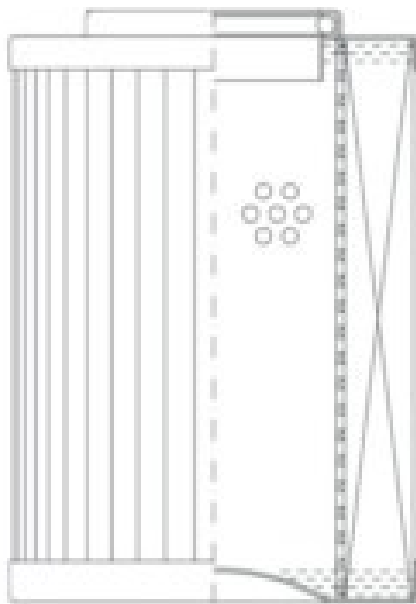

Buy Big, Save Big! - www.bigfilterstore.com - 866-673-0345

Technical Data for Big Filter #: BFS-96D87

[Click to view stock, pricing and volume discount information](#)

Filter Type Details

Part Type: Hydraulic
Filter Type: Pressure Line
Media: Cellulose
Seal Material: Viton
Fluid Type: HH / HL / HM / HV
Flow Direction: Outside-In

Dimensions (Inches)

Height: 5.32
O.D. Top: 1.65 **O.D. Bottom:** 1.65
I.D. Top: 0.9 **I.D. Bottom:**
Weight (lbs): 0.675

Rating

Micron 1: 25 **Beta Ratio 1:** 2/25
Micron 2: **Beta Ratio 2:**
Flow Rate (GPM): **Capacity (gr):**
Collapse Pressure (psi):363 **Burst Pressure (psi)**
Filter area (sq in):

Misc. Information

Thread Type:
Thread Size (in):
By-pass: No
Handle: No
Wrap: No

Contact Information

Big Filter Inc.
162 Kerr Dr.
Sault Ste. Marie, ON
P6A 5H9
Canada

Big Filter Inc.
605 Ridge St, #144
Sault Ste. Marie, MI
49783
USA