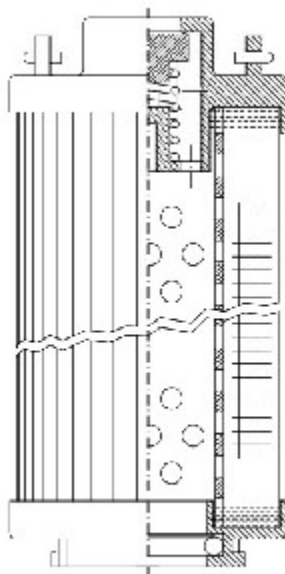

Buy Big, Save Big! - www.bigfilterstore.com - 866-673-0345

Technical Data for Big Filter #: BFS-96EE8

[Click to view stock, pricing and volume discount information](#)

Filter Type Details

Part Type: Hydraulic
Filter Type: Return Line
Media: Wire Mesh
Seal Material: Viton
Fluid Type: HH / HL / HM / HV
Flow Direction: Outside-In

Dimensions (Inches)

Height: 15.16
O.D. Top: 2.9 **O.D. Bottom:** 2.9
I.D. Top: **I.D. Bottom:** 1.35
Weight (lbs): 2.416

Rating

Micron 1: 200
Micron 2:
Flow Rate (GPM):
Collapse Pressure (psi): 435
Filter area (sq in):

Beta Ratio 1:
Beta Ratio 2:
Capacity (gr):
Burst Pressure (psi)

Misc. Information

Thread Type:
Thread Size (in):
By-pass: Yes
Handle: Yes
Wrap: No

Contact Information

Big Filter Inc.
162 Kerr Dr.
Sault Ste. Marie, ON
P6A 5H9
Canada