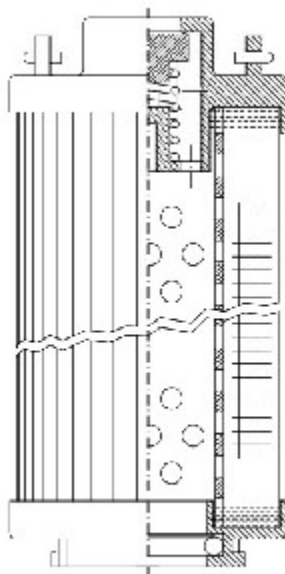

Buy Big, Save Big! - www.bigfilterstore.com - 866-673-0345

Technical Data for Big Filter #: BFS-96EEA

[Click to view stock, pricing and volume discount information](#)

Filter Type Details

Part Type: Hydraulic
Filter Type: Return Line
Media: Wire Mesh
Seal Material: Viton
Fluid Type: HH / HL / HM / HV
Flow Direction: Outside-In

Dimensions (Inches)

Height: 15.16
O.D. Top: 2.9 **O.D. Bottom:** 2.9
I.D. Top: **I.D. Bottom:** 1.35
Weight (lbs): 2.416

Rating

Micron 1: 25
Micron 2:
Flow Rate (GPM):
Collapse Pressure (psi): 435
Filter area (sq in):

Beta Ratio 1:
Beta Ratio 2:
Capacity (gr):
Burst Pressure (psi)

Misc. Information

Thread Type:
Thread Size (in):
By-pass: Yes
Handle: Yes
Wrap: No

Contact Information

Big Filter Inc.
162 Kerr Dr.
Sault Ste. Marie, ON
P6A 5H9
Canada