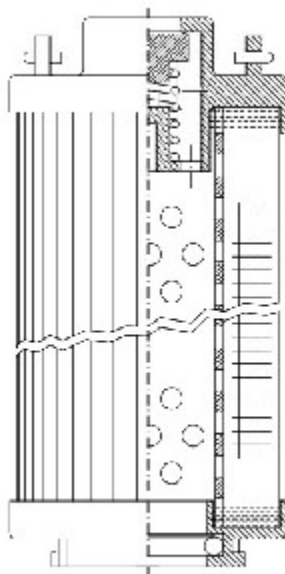

Buy Big, Save Big! - www.bigfilterstore.com - 866-673-0345

Technical Data for Big Filter #: BFS-96EEC

[Click to view stock, pricing and volume discount information](#)

Filter Type Details

Part Type: Hydraulic
Filter Type: Return Line
Media: Wire Mesh
Seal Material: Viton
Fluid Type: HH / HL / HM / HV
Flow Direction: Outside-In

Dimensions (Inches)

Height: 15.16
O.D. Top: 2.9 **O.D. Bottom:** 2.9
I.D. Top: **I.D. Bottom:** 1.35
Weight (lbs): 2.416

Rating

Micron 1: 200
Micron 2:
Flow Rate (GPM):
Collapse Pressure (psi): 435
Filter area (sq in):

Beta Ratio 1:
Beta Ratio 2:
Capacity (gr):
Burst Pressure (psi)

Misc. Information

Thread Type:
Thread Size (in):
By-pass: Yes
Handle: Yes
Wrap: No

Contact Information

Big Filter Inc.
 162 Kerr Dr.
 Sault Ste. Marie, ON
 P6A 5H9
 Canada