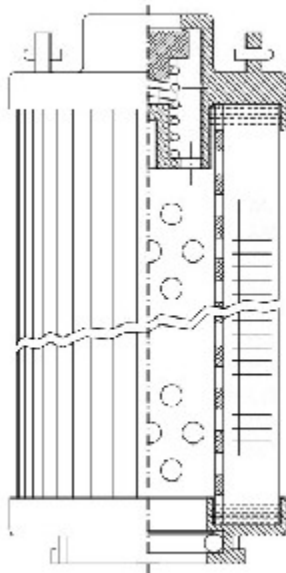

Buy Big, Save Big! - www.bigfilterstore.com - 866-673-0345

Technical Data for Big Filter #: BFS-96EEE

[Click to view stock, pricing and volume discount information](#)

Filter Type Details

Part Type: Hydraulic
Filter Type: Return Line
Media: Wire Mesh
Seal Material: Viton
Fluid Type: HH / HL / HM / HV
Flow Direction: Outside-In

Dimensions (Inches)

Height: 15.16
O.D. Top: 2.9 **O.D. Bottom:** 2.9
I.D. Top: **I.D. Bottom:** 1.35
Weight (lbs): 2.416

Rating

Micron 1: 25
Micron 2:
Flow Rate (GPM):
Collapse Pressure (psi): 435
Filter area (sq in):

Beta Ratio 1:
Beta Ratio 2:
Capacity (gr):
Burst Pressure (psi)

Misc. Information

Thread Type:
Thread Size (in):
By-pass: Yes
Handle: Yes
Wrap: No

Contact Information

Big Filter Inc.
 162 Kerr Dr.
 Sault Ste. Marie, ON
 P6A 5H9
 Canada