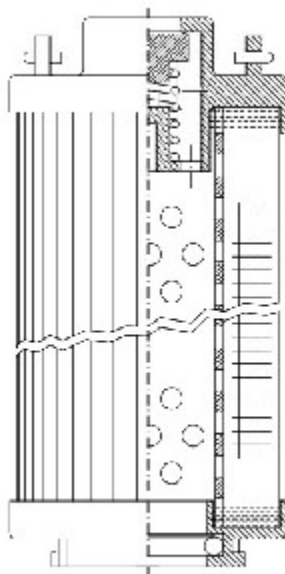

Buy Big, Save Big! - www.bigfilterstore.com - 866-673-0345

Technical Data for Big Filter #: BFS-96F1A

[Click to view stock, pricing and volume discount information](#)

Filter Type Details

Part Type: Hydraulic
Filter Type: Return Line
Media: Wire Mesh
Seal Material: Viton
Fluid Type: HH / HL / HM / HV
Flow Direction: Outside-In

Dimensions (Inches)

Height: 15.16
O.D. Top: 2.9 **O.D. Bottom:** 2.9
I.D. Top: **I.D. Bottom:** 1.35
Weight (lbs): 2.416

Rating

Micron 1: 50
Micron 2:
Flow Rate (GPM):
Collapse Pressure (psi): 435
Filter area (sq in):

Beta Ratio 1:
Beta Ratio 2:
Capacity (gr):
Burst Pressure (psi)

Misc. Information

Thread Type:
Thread Size (in):
By-pass: Yes
Handle: Yes
Wrap: No

Contact Information

Big Filter Inc.
162 Kerr Dr.
Sault Ste. Marie, ON
P6A 5H9
Canada