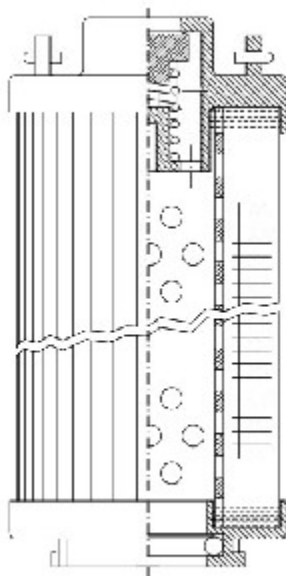

Buy Big, Save Big! - www.bigfilterstore.com - 866-673-0345

Technical Data for Big Filter #: BFS-96F1C

[Click to view stock, pricing and volume discount information](#)

Filter Type Details

Part Type: Hydraulic
Filter Type: Return Line
Media: Wire Mesh
Seal Material: Viton
Fluid Type: HH / HL / HM / HV
Flow Direction: Outside-In

Dimensions (Inches)

Height: 15.16
O.D. Top: 2.9 **O.D. Bottom:** 2.9
I.D. Top: **I.D. Bottom:** 1.35
Weight (lbs): 2.416

Rating

Micron 1: 100
Micron 2:
Flow Rate (GPM):
Collapse Pressure (psi): 435
Filter area (sq in):

Beta Ratio 1:
Beta Ratio 2:
Capacity (gr):
Burst Pressure (psi)

Misc. Information

Thread Type:
Thread Size (in):
By-pass: Yes
Handle: Yes
Wrap: No

Contact Information

Big Filter Inc.
 162 Kerr Dr.
 Sault Ste. Marie, ON
 P6A 5H9
 Canada