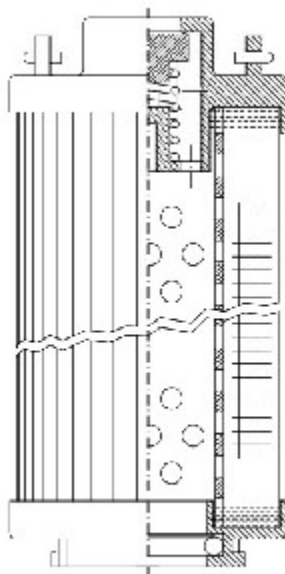

Contact Information

Big Filter Inc.
162 Kerr Dr.
Sault Ste. Marie, ON
P6A 5H9
Canada

Big Filter Inc.
605 Ridge St, #144
Sault Ste. Marie, MI
49783
USA

Toll Free: 866-673-0345
Direct: 705-255-2493

info@bigfilterstore.com
<https://www.bigfilterstore.com>