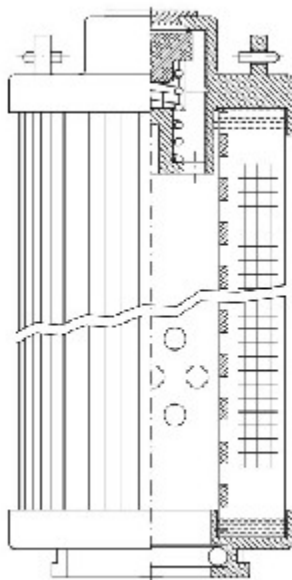

Buy Big, Save Big! - www.bigfilterstore.com - 866-673-0345

Technical Data for Big Filter #: BFS-96F2A

[Click to view stock, pricing and volume discount information](#)

Filter Type Details

Part Type: Hydraulic
Filter Type: Return Line
Media: Wire Mesh
Seal Material: Viton
Fluid Type: HH / HL / HM / HV
Flow Direction: Outside-In

Dimensions (Inches)

Height: 15.16
O.D. Top: 2.9 **O.D. Bottom:** 2.9
I.D. Top: **I.D. Bottom:** 1.35
Weight (lbs): 2.416

Rating

Micron 1: 50
Micron 2:
Flow Rate (GPM):
Collapse Pressure (psi): 435
Filter area (sq in):

Beta Ratio 1:
Beta Ratio 2:
Capacity (gr):
Burst Pressure (psi)

Misc. Information

Thread Type:
Thread Size (in):
By-pass: No
Handle: Yes
Wrap: No

Contact Information

Big Filter Inc.
162 Kerr Dr.
Sault Ste. Marie, ON
P6A 5H9
Canada