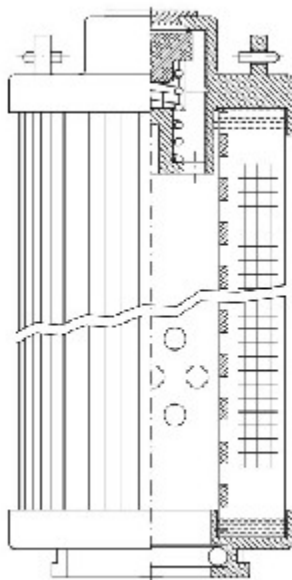

Buy Big, Save Big! - www.bigfilterstore.com - 866-673-0345

Technical Data for Big Filter #: BFS-96F2C

[Click to view stock, pricing and volume discount information](#)

Filter Type Details

Part Type: Hydraulic
Filter Type: Return Line
Media: Wire Mesh
Seal Material: Viton
Fluid Type: HH / HL / HM / HV
Flow Direction: Outside-In

Dimensions (Inches)

Height: 15.16
O.D. Top: 2.9 **O.D. Bottom:** 2.9
I.D. Top: **I.D. Bottom:** 1.35
Weight (lbs): 2.416

Rating

Micron 1: 100
Micron 2:
Flow Rate (GPM):
Collapse Pressure (psi): 435
Filter area (sq in):

Beta Ratio 1:
Beta Ratio 2:
Capacity (gr):
Burst Pressure (psi)

Misc. Information

Thread Type:
Thread Size (in):
By-pass: No
Handle: Yes
Wrap: No

Contact Information

Big Filter Inc.
162 Kerr Dr.
Sault Ste. Marie, ON
P6A 5H9
Canada