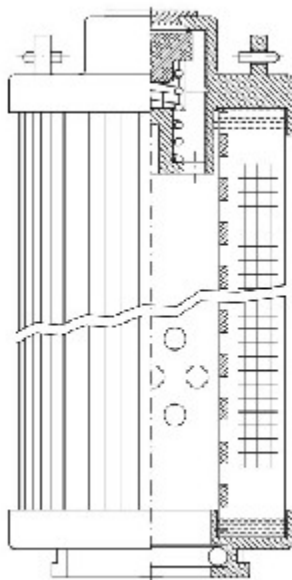

Contact Information

Big Filter Inc.
162 Kerr Dr.
Sault Ste. Marie, ON
P6A 5H9
Canada

Big Filter Inc.
605 Ridge St, #144
Sault Ste. Marie, MI
49783
USA

Toll Free: 866-673-0345
Direct: 705-255-2493

info@bigfilterstore.com
<https://www.bigfilterstore.com>