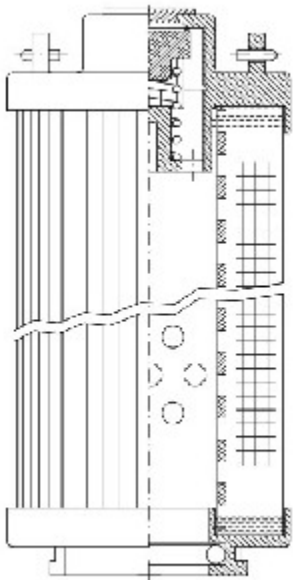

Buy Big, Save Big! - www.bigfilterstore.com - 866-673-0345

Technical Data for Big Filter #: BFS-96F30

[Click to view stock, pricing and volume discount information](#)

Filter Type Details

Part Type: Hydraulic
Filter Type: Return Line
Media: Wire Mesh
Seal Material: Viton
Fluid Type: HH / HL / HM / HV
Flow Direction: Outside-In

Dimensions (Inches)

Height: 15.16
O.D. Top: 2.9 **O.D. Bottom:** 2.9
I.D. Top: **I.D. Bottom:** 1.35
Weight (lbs): 2.4161

Rating

Micron 1: 200 **Beta Ratio 1:**
Micron 2: **Beta Ratio 2:**
Flow Rate (GPM): **Capacity (gr):**
Collapse Pressure (psi):435 **Burst Pressure (psi)**
Filter area (sq in):

Misc. Information

Thread Type:
Thread Size (in):
By-pass: No
Handle: Yes
Wrap: No

Contact Information

Big Filter Inc.
 162 Kerr Dr.
 Sault Ste. Marie, ON
 P6A 5H9
 Canada

Big Filter Inc.
 605 Ridge St, #144
 Sault Ste. Marie, MI
 49783
 USA