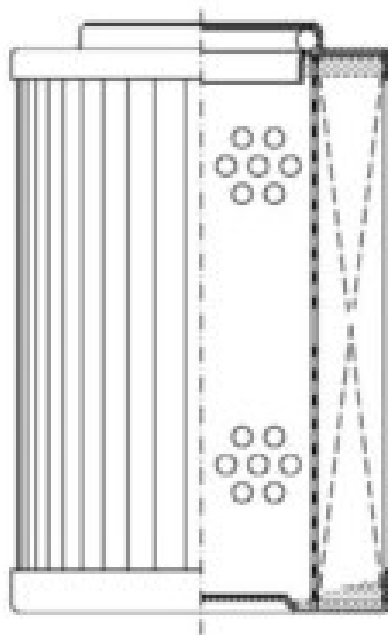

Buy Big, Save Big! - www.bigfilterstore.com - 866-673-0345

Technical Data for Big Filter #: BFS-96F64

[Click to view stock, pricing and volume discount information](#)

Filter Type Details

Part Type: Hydraulic
Filter Type: Pressure Line
Media: Glass
Seal Material: Viton
Fluid Type: HH / HL / HM / HV
Flow Direction: Outside-In

Dimensions (Inches)

Height: 2.95
O.D. Top: 1.97 **O.D. Bottom:** 1.97
I.D. Top: 0.96 **I.D. Bottom:**
Weight (lbs): 0.2

Rating

Micron 1: 5 **Beta Ratio 1:** 200/5.4
Micron 2: **Beta Ratio 2:** 1000/7.7
Flow Rate (GPM): **Capacity (gr):**
Collapse Pressure (psi):305 **Burst Pressure (psi)**
Filter area (sq in):

Misc. Information

Thread Type:
Thread Size (in):
By-pass: No
Handle: No
Wrap: No

Contact Information

Big Filter Inc.
162 Kerr Dr.
Sault Ste. Marie, ON
P6A 5H9
Canada

Big Filter Inc.
605 Ridge St, #144
Sault Ste. Marie, MI
49783
USA