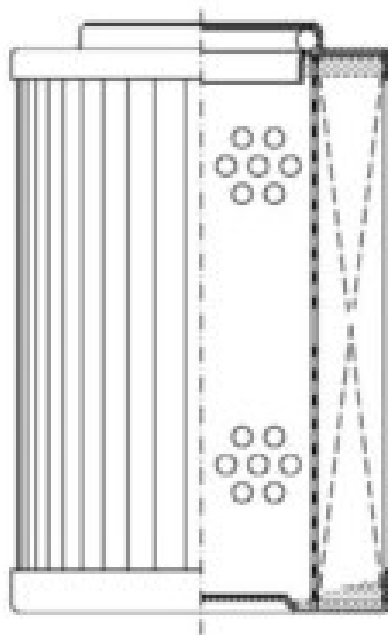

Buy Big, Save Big! - www.bigfilterstore.com - 866-673-0345

Technical Data for Big Filter #: BFS-96F6A

[Click to view stock, pricing and volume discount information](#)

Filter Type Details

Part Type: Hydraulic
Filter Type: Pressure Line
Media: Glass
Seal Material: Viton
Fluid Type: HH / HL / HM / HV
Flow Direction: Outside-In

Dimensions (Inches)

Height: 2.95
O.D. Top: 1.97 **O.D. Bottom:** 1.97
I.D. Top: 0.96 **I.D. Bottom:**
Weight (lbs): 0.2

Rating

Micron 1: 10 **Beta Ratio 1:** 200/9.9
Micron 2: **Beta Ratio 2:** 1000/12.4
Flow Rate (GPM): **Capacity (gr):**
Collapse Pressure (psi):305 **Burst Pressure (psi)**
Filter area (sq in):

Misc. Information

Thread Type:
Thread Size (in):
By-pass: No
Handle: No
Wrap: No

Contact Information

Big Filter Inc.
 162 Kerr Dr.
 Sault Ste. Marie, ON
 P6A 5H9
 Canada

Big Filter Inc.
 605 Ridge St, #144
 Sault Ste. Marie, MI
 49783
 USA