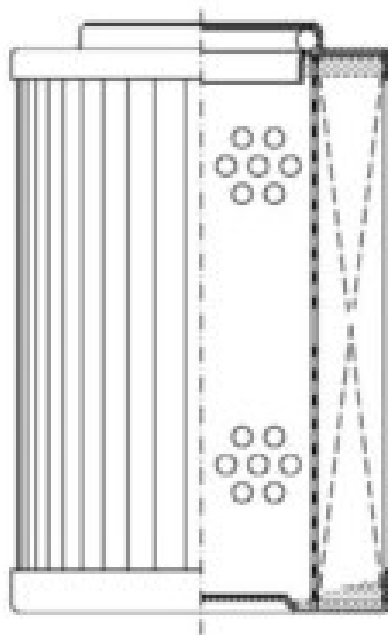

Buy Big, Save Big! - www.bigfilterstore.com - 866-673-0345

Technical Data for Big Filter #: BFS-96F72

[Click to view stock, pricing and volume discount information](#)

Filter Type Details

Part Type: Hydraulic
Filter Type: Pressure Line
Media: Glass
Seal Material: Viton
Fluid Type: HH / HL / HM / HV
Flow Direction: Outside-In

Dimensions (Inches)

Height: 2.95
O.D. Top: 1.97 **O.D. Bottom:** 1.97
I.D. Top: 0.96 **I.D. Bottom:**
Weight (lbs): 0.2

Rating

Micron 1: 20 **Beta Ratio 1:** 200/20.7
Micron 2: **Beta Ratio 2:** 1000/26.6
Flow Rate (GPM): **Capacity (gr):**
Collapse Pressure (psi):305 **Burst Pressure (psi)**
Filter area (sq in):

Misc. Information

Thread Type:
Thread Size (in):
By-pass: No
Handle: No
Wrap: No

Contact Information

Big Filter Inc.
 162 Kerr Dr.
 Sault Ste. Marie, ON
 P6A 5H9
 Canada

Big Filter Inc.
 605 Ridge St, #144
 Sault Ste. Marie, MI
 49783
 USA