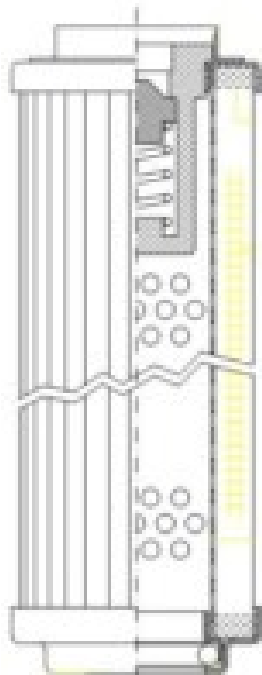

Buy Big, Save Big! - www.bigfilterstore.com - 866-673-0345

Technical Data for Big Filter #: BFS-96F7F

[Click to view stock, pricing and volume discount information](#)

Filter Type Details

Part Type: Hydraulic
Filter Type: Return Line
Media: Glass
Seal Material: Viton
Fluid Type: HH / HL / HM / HV
Flow Direction: Outside-In

Dimensions (Inches)

Height: 4.17
O.D. Top: 1.65 **O.D. Bottom:** 1.65
I.D. Top: **I.D. Bottom:** 0.9
Weight (lbs): 0.222

Rating

Micron 1: 3
Micron 2:
Flow Rate (GPM):
Collapse Pressure (psi): 145
Filter area (sq in):

Beta Ratio 1: 200/3
Beta Ratio 2: 1000/4.5
Capacity (gr):
Burst Pressure (psi)

Misc. Information

Thread Type:
Thread Size (in):
By-pass: Yes
Handle: No
Wrap: No

Contact Information

Big Filter Inc.
162 Kerr Dr.
Sault Ste. Marie, ON
P6A 5H9
Canada