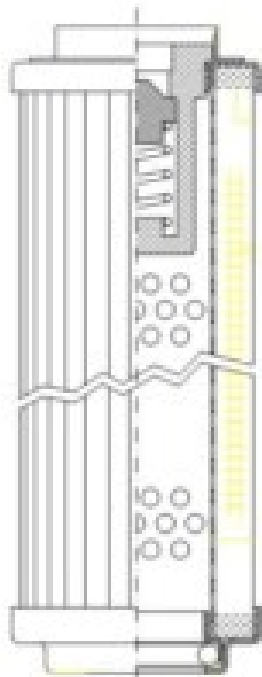

Buy Big, Save Big! - www.bigfilterstore.com - 866-673-0345

Technical Data for Big Filter #: BFS-96F83

[Click to view stock, pricing and volume discount information](#)

Filter Type Details

Part Type: Hydraulic
Filter Type: Return Line
Media: Glass
Seal Material: Viton
Fluid Type: HH / HL / HM / HV
Flow Direction: Outside-In

Dimensions (Inches)

Height: 4.17
O.D. Top: 1.65 **O.D. Bottom:** 1.65
I.D. Top: **I.D. Bottom:** 0.9
Weight (lbs): 0.222

Rating

Micron 1: 10
Micron 2:
Flow Rate (GPM):
Collapse Pressure (psi): 145
Filter area (sq in):

Beta Ratio 1: 200/9.9
Beta Ratio 2: 1000/12.4
Capacity (gr):
Burst Pressure (psi)

Misc. Information

Thread Type:
Thread Size (in):
By-pass: Yes
Handle: No
Wrap: No

Contact Information

Big Filter Inc.
162 Kerr Dr.
Sault Ste. Marie, ON
P6A 5H9
Canada