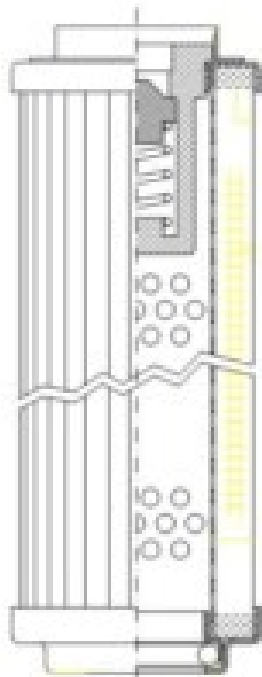

Contact Information

Big Filter Inc.
162 Kerr Dr.
Sault Ste. Marie, ON
P6A 5H9
Canada

Big Filter Inc.
605 Ridge St, #144
Sault Ste. Marie, MI
49783
USA

Toll Free: 866-673-0345
Direct: 705-255-2493

info@bigfilterstore.com
<https://www.bigfilterstore.com>