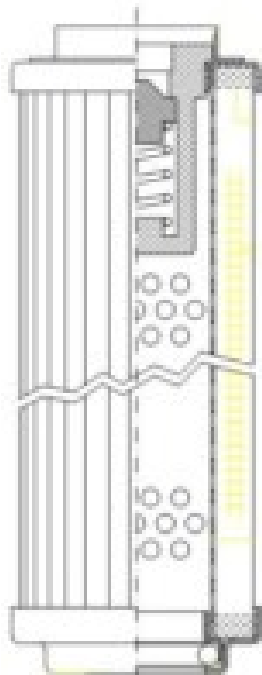

Buy Big, Save Big! - www.bigfilterstore.com - 866-673-0345

Technical Data for Big Filter #: BFS-96F8B

[Click to view stock, pricing and volume discount information](#)

Filter Type Details

Part Type: Hydraulic
Filter Type: Return Line
Media: Wire Mesh
Seal Material: Viton
Fluid Type: HH / HL / HM / HV
Flow Direction: Outside-In

Dimensions (Inches)

Height: 4.17
O.D. Top: 1.65 **O.D. Bottom:** 1.65
I.D. Top: **I.D. Bottom:** 0.9
Weight (lbs): 0.211

Rating

Micron 1: 25
Micron 2:
Flow Rate (GPM):
Collapse Pressure (psi):145
Filter area (sq in):

Beta Ratio 1:
Beta Ratio 2:
Capacity (gr):
Burst Pressure (psi)

Misc. Information

Thread Type:
Thread Size (in):
By-pass: Yes
Handle: No
Wrap: No

Contact Information

Big Filter Inc.
162 Kerr Dr.
Sault Ste. Marie, ON
P6A 5H9
Canada