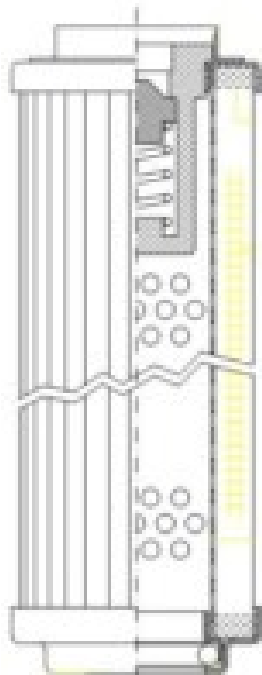

Buy Big, Save Big! - www.bigfilterstore.com - 866-673-0345

Technical Data for Big Filter #: BFS-96F8C

[Click to view stock, pricing and volume discount information](#)

Filter Type Details

Part Type: Hydraulic
Filter Type: Return Line
Media: Wire Mesh
Seal Material: Viton
Fluid Type: HH / HL / HM / HV
Flow Direction: Outside-In

Dimensions (Inches)

Height: 4.17
O.D. Top: 1.65 **O.D. Bottom:** 1.65
I.D. Top: **I.D. Bottom:** 0.9
Weight (lbs): 0.211

Rating

Micron 1: 60
Micron 2:
Flow Rate (GPM):
Collapse Pressure (psi): 145
Filter area (sq in):

Beta Ratio 1:
Beta Ratio 2:
Capacity (gr):
Burst Pressure (psi)

Misc. Information

Thread Type:
Thread Size (in):
By-pass: Yes
Handle: No
Wrap: No

Contact Information

Big Filter Inc.
162 Kerr Dr.
Sault Ste. Marie, ON
P6A 5H9
Canada