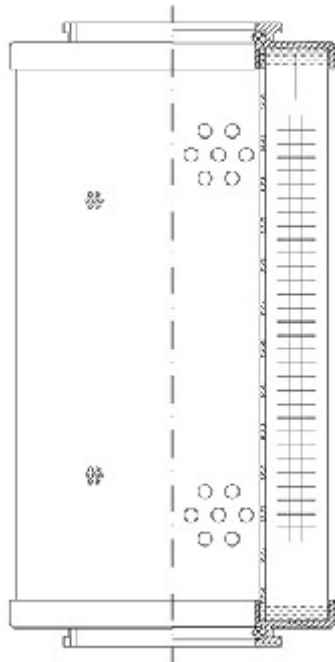

Contact Information

Big Filter Inc.
162 Kerr Dr.
Sault Ste. Marie, ON
P6A 5H9
Canada

Big Filter Inc.
605 Ridge St, #144
Sault Ste. Marie, MI
49783
USA

Toll Free: 866-673-0345
Direct: 705-255-2493

info@bigfilterstore.com
<https://www.bigfilterstore.com>