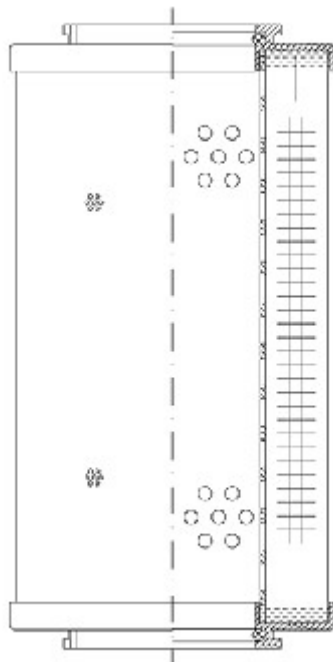

Buy Big, Save Big! - www.bigfilterstore.com - 866-673-0345

Technical Data for Big Filter #: BFS-97116

[Click to view stock, pricing and volume discount information](#)

Filter Type Details

Part Type: Hydraulic
Filter Type: Return Line
Media: Polyester
Seal Material: Viton
Fluid Type: HH / HL / HM / HV
Flow Direction: Outside-In

Dimensions (Inches)

Height: 7.17
O.D. Top: 3.72 **O.D. Bottom:** 3.72
I.D. Top: 1.89 **I.D. Bottom:** 1.89
Weight (lbs): 2.5

Rating

Micron 1: 15 **Beta Ratio 1:** 2/15
Micron 2: **Beta Ratio 2:**
Flow Rate (GPM): **Capacity (gr):**
Collapse Pressure (psi): 440 **Burst Pressure (psi)**
Filter area (sq in):

Misc. Information

Thread Type:
Thread Size (in):
By-pass: No
Handle: No
Wrap: Yes

Contact Information

Big Filter Inc.
 162 Kerr Dr.
 Sault Ste. Marie, ON
 P6A 5H9
 Canada

Big Filter Inc.
 605 Ridge St, #144
 Sault Ste. Marie, MI
 49783
 USA