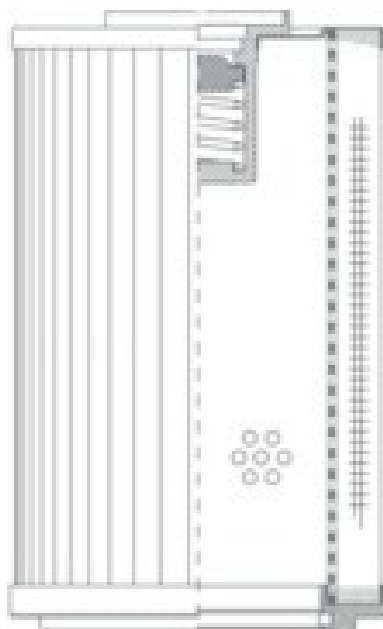

Buy Big, Save Big! - www.bigfilterstore.com - 866-673-0345

Technical Data for Big Filter #: BFS-97169

[Click to view stock, pricing and volume discount information](#)

Filter Type Details

Part Type: Hydraulic
Filter Type: Return Line
Media: Cellulose
Seal Material: Viton
Fluid Type: HH / HL / HM / HV
Flow Direction: Outside-In

Dimensions (Inches)

Height: 6.69
O.D. Top: 1.65 **O.D. Bottom:** 1.65
I.D. Top: **I.D. Bottom:** 0.9
Weight (lbs): 0.349

Rating

Micron 1: 25 **Beta Ratio 1:** 2/25
Micron 2: **Beta Ratio 2:** **Capacity (gr):** 48.645
Flow Rate (GPM): **Burst Pressure (psi)**

Collapse Pressure (psi): 145
Filter area (sq in): 1081

Misc. Information

Thread Type:
Thread Size (in):
By-pass: Yes
Handle: No
Wrap: Yes

Contact Information

Big Filter Inc.
162 Kerr Dr.
Sault Ste. Marie, ON
P6A 5H9
Canada