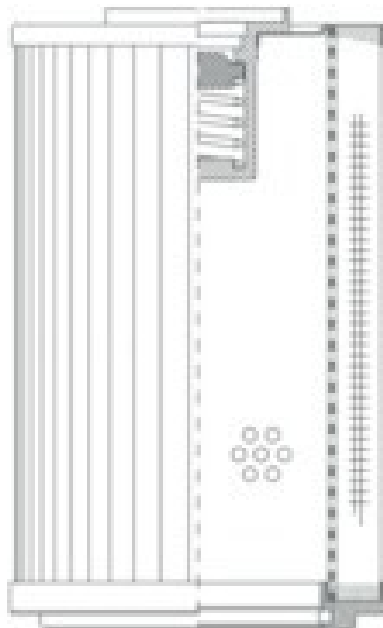

Contact Information

Big Filter Inc.
162 Kerr Dr.
Sault Ste. Marie, ON
P6A 5H9
Canada

Big Filter Inc.
605 Ridge St, #144
Sault Ste. Marie, MI
49783
USA

Toll Free: 866-673-0345
Direct: 705-255-2493

info@bigfilterstore.com
<https://www.bigfilterstore.com>