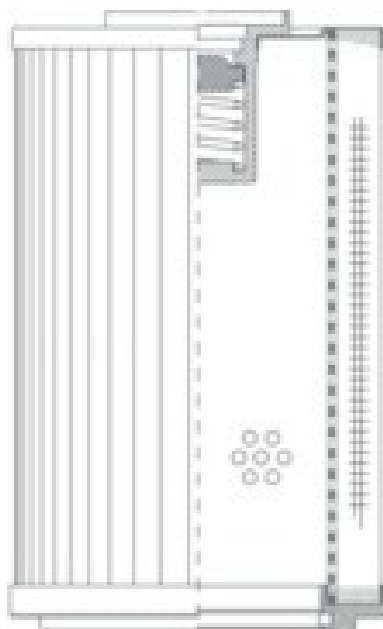

Buy Big, Save Big! - www.bigfilterstore.com - 866-673-0345

Technical Data for Big Filter #: BFS-97174

[Click to view stock, pricing and volume discount information](#)

Filter Type Details

Part Type: Hydraulic
Filter Type: Return Line
Media: Glass
Seal Material: Viton
Fluid Type: HH / HL / HM / HV
Flow Direction: Outside-In

Dimensions (Inches)

Height: 6.69
O.D. Top: 1.65 **O.D. Bottom:** 1.65
I.D. Top: **I.D. Bottom:** 0.9
Weight (lbs): 0.368

Rating

Micron 1: 5 **Beta Ratio 1:** 200/5.4
Micron 2: **Beta Ratio 2:** 1000/7.7
Flow Rate (GPM): **Capacity (gr):**
Collapse Pressure (psi): 145 **Burst Pressure (psi)**
Filter area (sq in):

Misc. Information

Thread Type:
Thread Size (in):
By-pass: Yes
Handle: No
Wrap: Yes

Contact Information

Big Filter Inc.
162 Kerr Dr.
Sault Ste. Marie, ON
P6A 5H9
Canada

Big Filter Inc.
605 Ridge St, #144
Sault Ste. Marie, MI
49783
USA