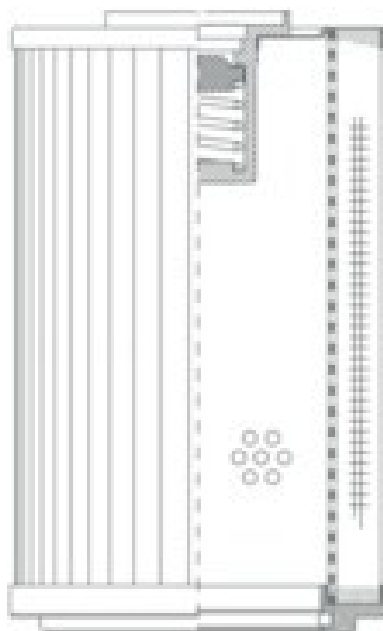

Contact Information

Big Filter Inc.
162 Kerr Dr.
Sault Ste. Marie, ON
P6A 5H9
Canada

Big Filter Inc.
605 Ridge St, #144
Sault Ste. Marie, MI
49783
USA

Toll Free: 866-673-0345
Direct: 705-255-2493

info@bigfilterstore.com
<https://www.bigfilterstore.com>