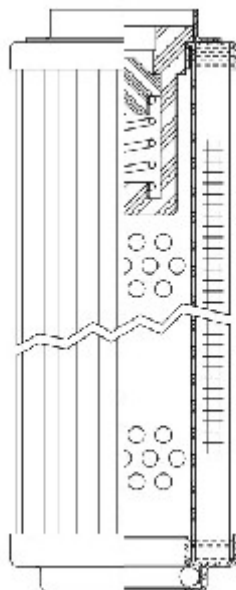

Buy Big, Save Big! - www.bigfilterstore.com - 866-673-0345

Technical Data for Big Filter #: BFS-97179

[Click to view stock, pricing and volume discount information](#)

Filter Type Details

Part Type: Hydraulic
Filter Type: Return Line
Media: Glass
Seal Material: Viton
Fluid Type: HH / HL / HM / HV
Flow Direction: Outside-In

Dimensions (Inches)

Height: 7.99
O.D. Top: 1.65 **O.D. Bottom:** 1.65
I.D. Top: **I.D. Bottom:** 0.9
Weight (lbs): N/A

Rating

Micron 1: 3
Micron 2:
Flow Rate (GPM):
Collapse Pressure (psi): 145
Filter area (sq in):

Beta Ratio 1: 200/3
Beta Ratio 2: 1000/4.5
Capacity (gr):
Burst Pressure (psi)

Misc. Information

Thread Type:
Thread Size (in):
By-pass: Yes
Handle: No
Wrap: No

Contact Information

Big Filter Inc.
162 Kerr Dr.
Sault Ste. Marie, ON
P6A 5H9
Canada