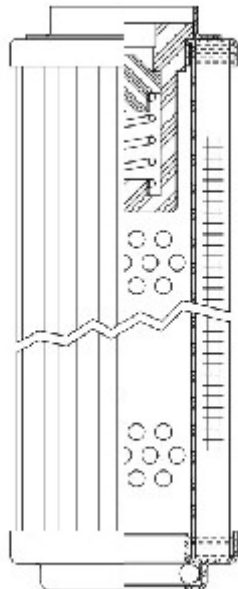

Buy Big, Save Big! - www.bigfilterstore.com - 866-673-0345

Technical Data for Big Filter #: BFS-9717A

[Click to view stock, pricing and volume discount information](#)

Filter Type Details

Part Type: Hydraulic
Filter Type: Return Line
Media: Glass
Seal Material: Viton
Fluid Type: HH / HL / HM / HV
Flow Direction: Outside-In

Dimensions (Inches)

Height: 7.99
O.D. Top: 1.65 **O.D. Bottom:** 1.65
I.D. Top: **I.D. Bottom:** 0.9
Weight (lbs): N/A

Rating

Micron 1: 5
Micron 2:
Flow Rate (GPM):
Collapse Pressure (psi): 145
Filter area (sq in):

Beta Ratio 1: 200/5.4
Beta Ratio 2: 1000/7.7
Capacity (gr):
Burst Pressure (psi)

Misc. Information

Thread Type:
Thread Size (in):
By-pass: Yes
Handle: No
Wrap: No

Contact Information

Big Filter Inc.
162 Kerr Dr.
Sault Ste. Marie, ON
P6A 5H9
Canada