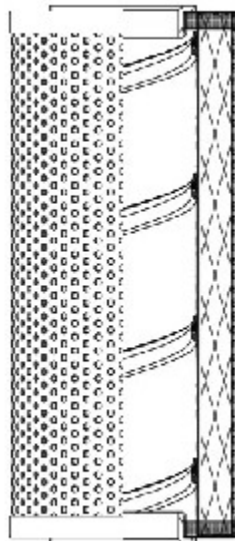

Buy Big, Save Big! - www.bigfilterstore.com - 866-673-0345

Technical Data for Big Filter #: BFS-972EE

[Click to view stock, pricing and volume discount information](#)

Filter Type Details

Part Type: Hydraulic
Filter Type: Pressure Line
Media: Cellulose
Seal Material: Buna
Fluid Type: HH / HL / HM / HV
Flow Direction: Outside-In

Dimensions (Inches)

Height: 9.22
O.D. Top: 3.88 **O.D. Bottom:** 3.88
I.D. Top: 1.89 **I.D. Bottom:** 1.89
Weight (lbs): 1.809

Rating

Micron 1: 10 **Beta Ratio 1:** 2/10
Micron 2: **Beta Ratio 2:**
Flow Rate (GPM): **Capacity (gr):**
Collapse Pressure (psi):149 **Burst Pressure (psi)**
Filter area (sq in):

Misc. Information

Thread Type:
Thread Size (in):
By-pass: No
Handle: No
Wrap: Yes

Contact Information

Big Filter Inc.
162 Kerr Dr.
Sault Ste. Marie, ON
P6A 5H9
Canada

Big Filter Inc.
605 Ridge St, #144
Sault Ste. Marie, MI
49783
USA