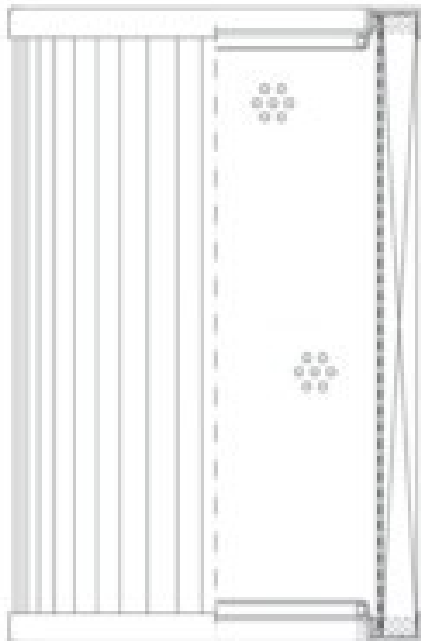

Buy Big, Save Big! - www.bigfilterstore.com - 866-673-0345

Technical Data for Big Filter #: BFS-97309

[Click to view stock, pricing and volume discount information](#)

Filter Type Details

Part Type: Hydraulic
Filter Type: Return Line
Media: Glass
Seal Material: Viton
Fluid Type: HH / HL / HM / HV
Flow Direction: Outside-In

Dimensions (Inches)

Height: 19.29
O.D. Top: 5.98 **O.D. Bottom:** 5.98
I.D. Top: 4.13 **I.D. Bottom:** 4.13
Weight (lbs): 9.578

Rating

Micron 1: 5 **Beta Ratio 1:** 200/5.4
Micron 2: **Beta Ratio 2:** 1000/7.7
Flow Rate (GPM): **Capacity (gr):**
Collapse Pressure (psi): 145 **Burst Pressure (psi)**
Filter area (sq in):

Misc. Information

Thread Type:
Thread Size (in):
By-pass: No
Handle: No
Wrap: No

Contact Information

Big Filter Inc.
162 Kerr Dr.
Sault Ste. Marie, ON
P6A 5H9
Canada

Big Filter Inc.
605 Ridge St, #144
Sault Ste. Marie, MI
49783
USA