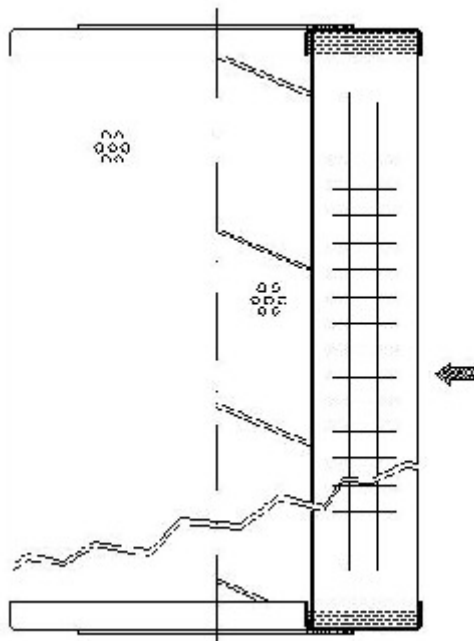

Buy Big, Save Big! - www.bigfilterstore.com - 866-673-0345

Technical Data for Big Filter #: BFS-978C6

[Click to view stock, pricing and volume discount information](#)

Filter Type Details

Part Type: Hydraulic
Filter Type: Return Line
Media: Wire Mesh
Seal Material: Buna
Fluid Type: HH / HL / HM / HV
Flow Direction: Outside-In

Dimensions (Inches)

Height: 17.95
O.D. Top: 5.98 **O.D. Bottom:** 5.98
I.D. Top: 2.13 **I.D. Bottom:** 2.13
Weight (lbs): 5.5

Rating

Micron 1: 74
Micron 2:
Flow Rate (GPM):
Collapse Pressure (psi): 102
Filter area (sq in): 3069
Beta Ratio 1:
Beta Ratio 2:
Capacity (gr): 287.5653
Burst Pressure (psi)

Misc. Information

Thread Type:
Thread Size (in):
By-pass: No
Handle: No
Wrap: Yes

Contact Information

Big Filter Inc.
 162 Kerr Dr.
 Sault Ste. Marie, ON
 P6A 5H9
 Canada

Big Filter Inc.
 605 Ridge St, #144
 Sault Ste. Marie, MI
 49783
 USA