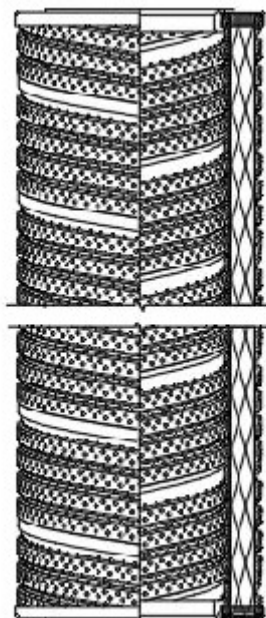

Contact Information

Big Filter Inc.
162 Kerr Dr.
Sault Ste. Marie, ON
P6A 5H9
Canada

Big Filter Inc.
605 Ridge St, #144
Sault Ste. Marie, MI
49783
USA

Toll Free: 866-673-0345
Direct: 705-255-2493

info@bigfilterstore.com
<https://www.bigfilterstore.com>