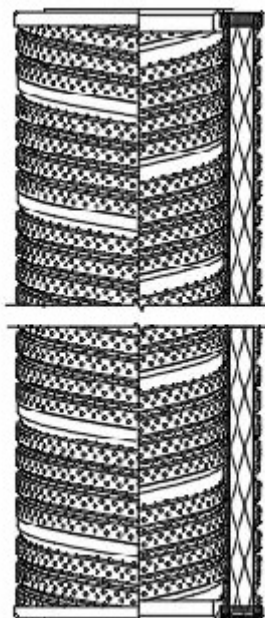

Contact Information

Big Filter Inc.
162 Kerr Dr.
Sault Ste. Marie, ON
P6A 5H9
Canada

Big Filter Inc.
605 Ridge St, #144
Sault Ste. Marie, MI
49783
USA

Toll Free: 866-673-0345
Direct: 705-255-2493

info@bigfilterstore.com
<https://www.bigfilterstore.com>