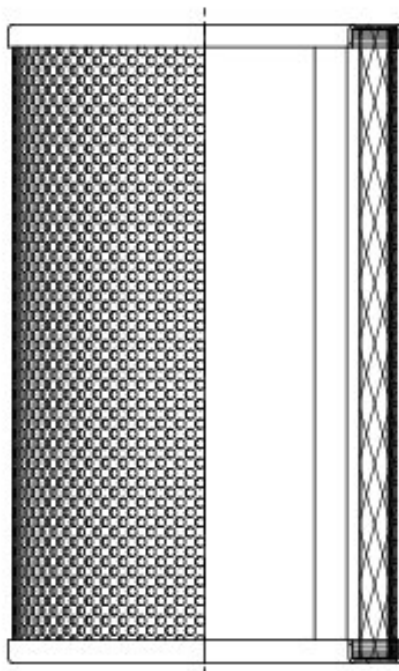

Buy Big, Save Big! - www.bigfilterstore.com - 866-673-0345

Technical Data for Big Filter #: BFS-CBAB0

[Click to view stock, pricing and volume discount information](#)

Filter Type Details

Part Type: Hydraulic
Filter Type: Return Line
Media: Wire Mesh
Seal Material:
Fluid Type: HH / HL / HM / HV
Flow Direction: Outside-In

Dimensions (Inches)

Height: 7.68
O.D. Top: 4.72 **O.D. Bottom:** 4.72
I.D. Top: 3.46 **I.D. Bottom:** 3.46
Weight (lbs): 0.9

Rating

Micron 1: 150
Micron 2:
Flow Rate (GPM):
Collapse Pressure (psi): 75
Filter area (sq in):

Beta Ratio 1:
Beta Ratio 2:
Capacity (gr):
Burst Pressure (psi)

Misc. Information

Thread Type:
Thread Size (in):
By-pass: No
Handle: No
Wrap: Yes

Contact Information

Big Filter Inc.
162 Kerr Dr.
Sault Ste. Marie, ON
P6A 5H9
Canada