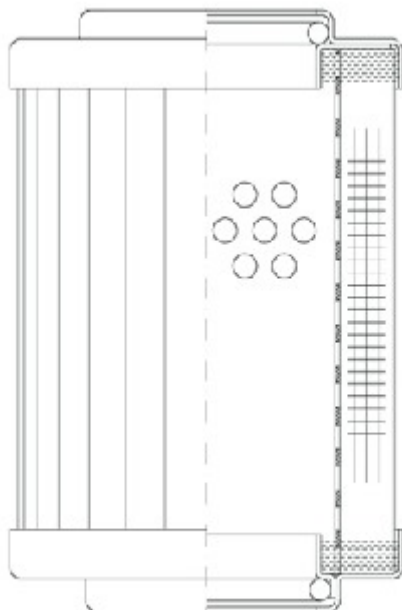

Contact Information

Big Filter Inc.
162 Kerr Dr.
Sault Ste. Marie, ON
P6A 5H9
Canada

Big Filter Inc.
605 Ridge St, #144
Sault Ste. Marie, MI
49783
USA

Toll Free: 866-673-0345
Direct: 705-255-2493

info@bigfilterstore.com
<https://www.bigfilterstore.com>