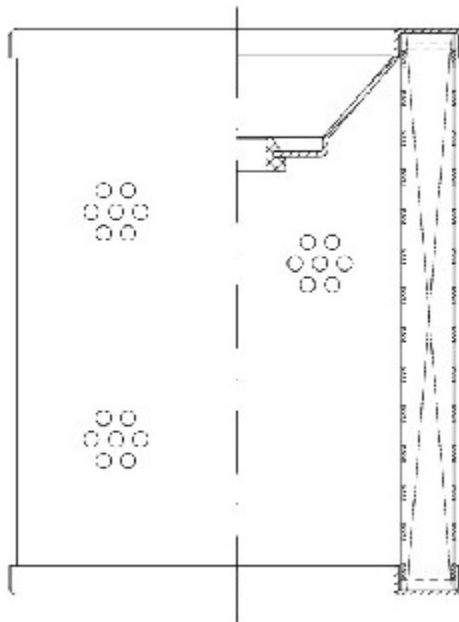

Buy Big, Save Big! - www.bigfilterstore.com - 866-673-0345

Technical Data for Big Filter #: BFS-CC17F

[Click to view stock, pricing and volume discount information](#)

Filter Type Details

Part Type: Hydraulic
Filter Type: Return Line
Media: Wire Mesh
Seal Material: Buna
Fluid Type: HH / HL / HM / HV
Flow Direction: Inside-Out

Dimensions (Inches)

Height: 4.53
O.D. Top: 3.62 **O.D. Bottom:** 3.62
I.D. Top: 0.45 **I.D. Bottom:** 2.52
Weight (lbs): N/A

Rating

Micron 1: 40 **Beta Ratio 1:**
Micron 2: **Beta Ratio 2:**
Flow Rate (GPM): **Capacity (gr):**
Collapse Pressure (psi): 145 **Burst Pressure (psi)**
Filter area (sq in): 114

Misc. Information

Thread Type:
Thread Size (in):
By-pass: No
Handle: No
Wrap: Yes

Contact Information

Big Filter Inc.
 162 Kerr Dr.
 Sault Ste. Marie, ON
 P6A 5H9
 Canada

Big Filter Inc.
 605 Ridge St, #144
 Sault Ste. Marie, MI
 49783
 USA