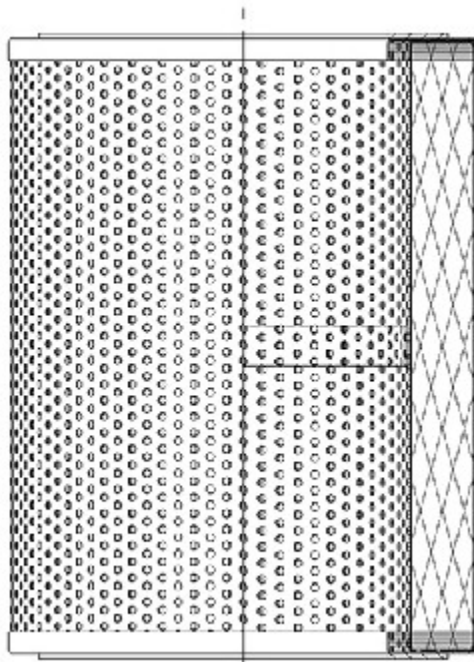

Buy Big, Save Big! - www.bigfilterstore.com - 866-673-0345

Technical Data for Big Filter #: BFS-CC181

[Click to view stock, pricing and volume discount information](#)

Filter Type Details

Part Type: Hydraulic
Filter Type: Return Line
Media: Glass
Seal Material: Buna
Fluid Type: HH / HL / HM / HV
Flow Direction: Outside-In

Dimensions (Inches)

Height: 9.16
O.D. Top: 6.89 **O.D. Bottom:** 6.89
I.D. Top: 4.21 **I.D. Bottom:** 4.21
Weight (lbs): 3.86

Rating

Micron 1: 20 **Beta Ratio 1:** 200/20.7
Micron 2: **Beta Ratio 2:** 1000/26.6
Flow Rate (GPM): **Capacity (gr):**
Collapse Pressure (psi): 145 **Burst Pressure (psi)**
Filter area (sq in):

Misc. Information

Thread Type:
Thread Size (in):
By-pass: No
Handle: No
Wrap: Yes

Contact Information

Big Filter Inc.
 162 Kerr Dr.
 Sault Ste. Marie, ON
 P6A 5H9
 Canada

Big Filter Inc.
 605 Ridge St, #144
 Sault Ste. Marie, MI
 49783
 USA