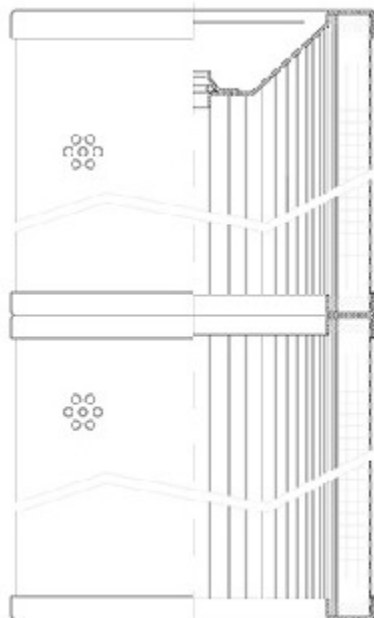

Buy Big, Save Big! - www.bigfilterstore.com - 866-673-0345

Technical Data for Big Filter #: BFS-D5DB5

[Click to view stock, pricing and volume discount information](#)

Filter Type Details

Part Type: Hydraulic
Filter Type: Return Line
Media: Cellulose
Seal Material: Buna
Fluid Type: HH / HL / HM / HV
Flow Direction: Inside-Out

Dimensions (Inches)

Height: 30.71
O.D. Top: 4.96 **O.D. Bottom:** 4.96
I.D. Top: 0.41 **I.D. Bottom:** 3.66
Weight (lbs): 4.9

Rating

Micron 1: 10 **Beta Ratio 1:** 2/10
Micron 2: **Beta Ratio 2:**
Flow Rate (GPM): **Capacity (gr):**
Collapse Pressure (psi):145 **Burst Pressure (psi)**
Filter area (sq in):

Misc. Information

Thread Type:
Thread Size (in):
By-pass: No
Handle: No
Wrap: Yes

Contact Information

Big Filter Inc.
 162 Kerr Dr.
 Sault Ste. Marie, ON
 P6A 5H9
 Canada

Big Filter Inc.
 605 Ridge St, #144
 Sault Ste. Marie, MI
 49783
 USA