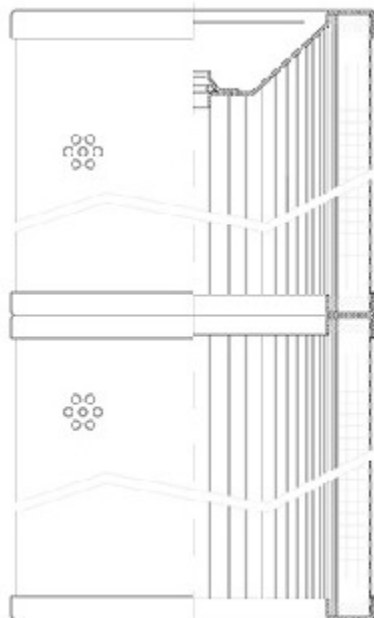

Contact Information

Big Filter Inc.
162 Kerr Dr.
Sault Ste. Marie, ON
P6A 5H9
Canada

Big Filter Inc.
605 Ridge St, #144
Sault Ste. Marie, MI
49783
USA

Toll Free: 866-673-0345
Direct: 705-255-2493

info@bigfilterstore.com
<https://www.bigfilterstore.com>