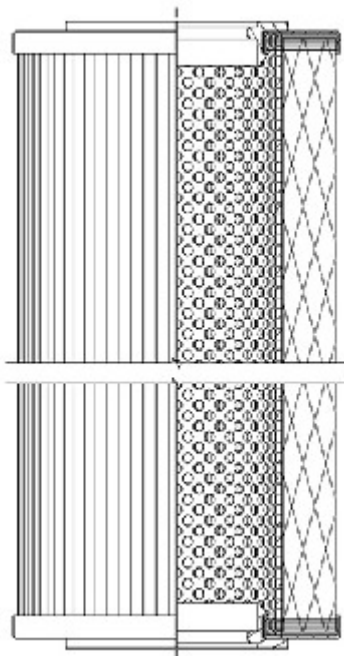

Buy Big, Save Big! - www.bigfilterstore.com - 866-673-0345

Technical Data for Big Filter #: BFS-D5DC2

[Click to view stock, pricing and volume discount information](#)

Filter Type Details

Part Type: Hydraulic
Filter Type: Return Line
Media: Glass
Seal Material: Viton
Fluid Type: HH / HL / HM / HV
Flow Direction: Outside-In

Dimensions (Inches)

Height: 8.28
O.D. Top: 3.68 **O.D. Bottom:** 3.68
I.D. Top: 1.58 **I.D. Bottom:** 1.58
Weight (lbs): 1.831

Rating

Micron 1: 10
Micron 2:
Flow Rate (GPM):
Collapse Pressure (psi): 435
Filter area (sq in):

Beta Ratio 1: 200/9.9
Beta Ratio 2: 1000/12.4
Capacity (gr):
Burst Pressure (psi)

Misc. Information

Thread Type:
Thread Size (in):
By-pass: No
Handle: No
Wrap: No

Contact Information

Big Filter Inc.
162 Kerr Dr.
Sault Ste. Marie, ON
P6A 5H9
Canada